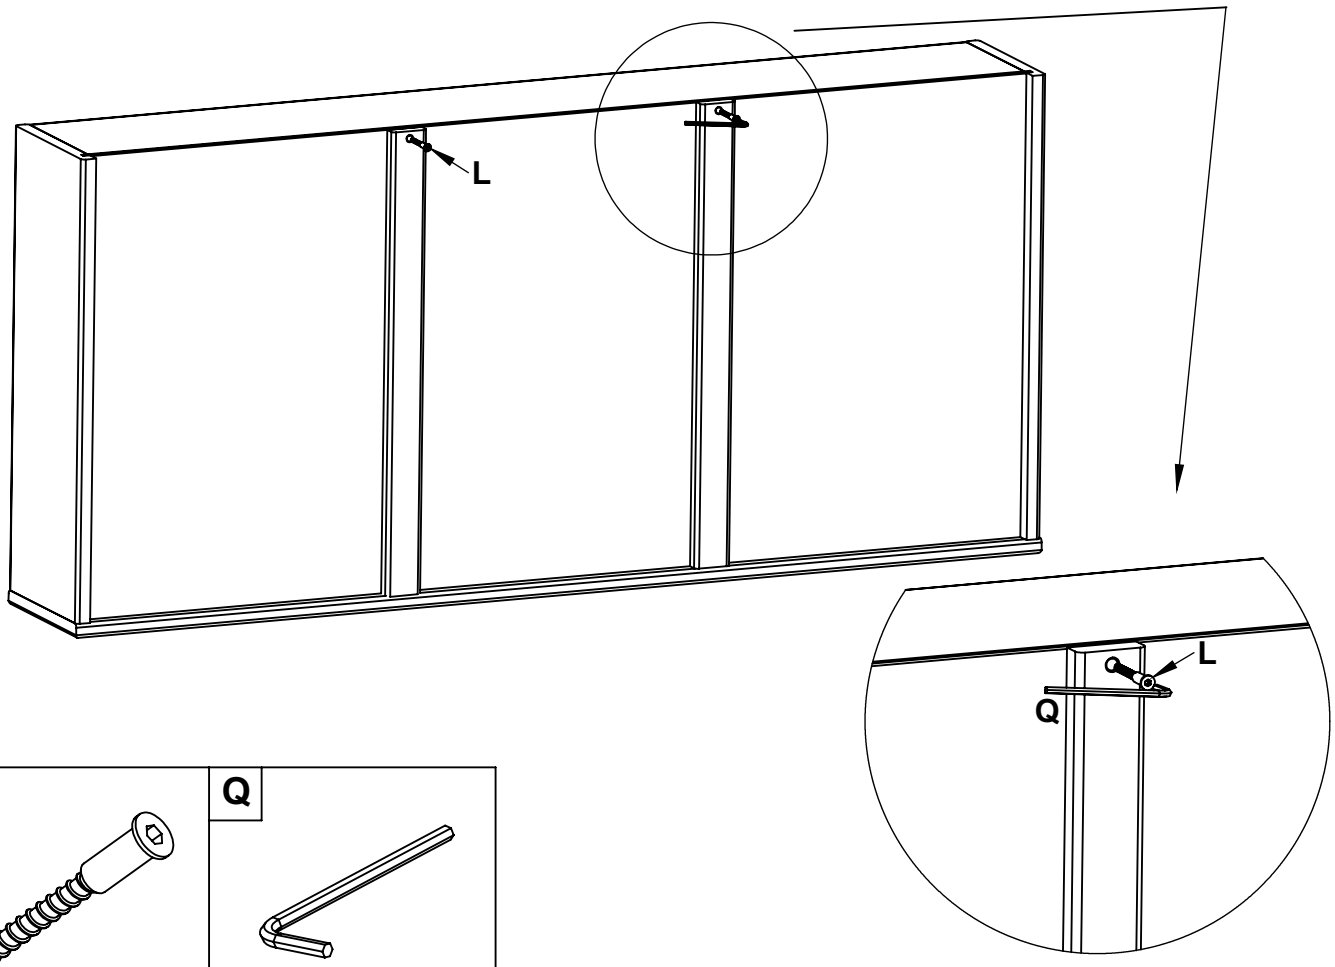

9

L

7x50

2

Q

Sw4

1

10

N

40.5x17x8x1.25

3

M

4x16

6

x3