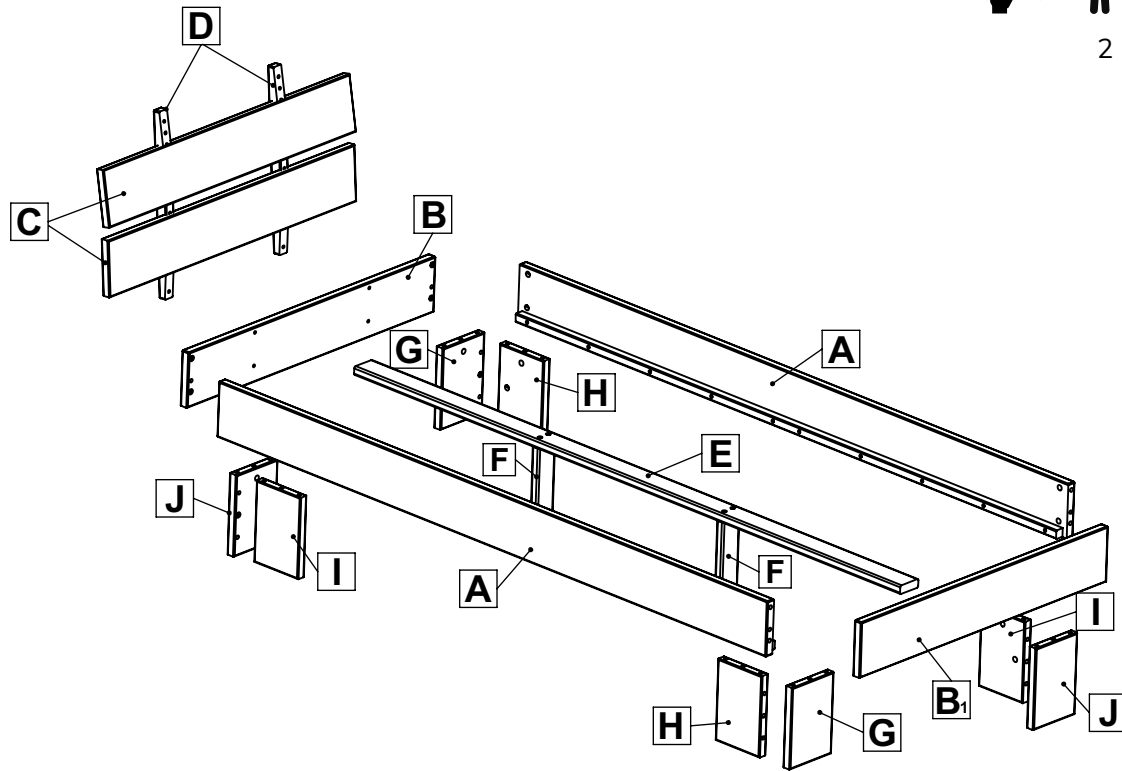

Montageanleitung Assembly instructions

Massivholzbett in Kernbuche

2

60'

A 200x16x2.5 2	B 145/165/185/205x16x2.5 1	B₁ 145/165/185/205x16x2.5 1	C 145/165/185/205x16x2.5 2	D 53x3.5x3 2	
E 199x7x2.5 1	F 23x6.5x2.5 2	G 23.5x16x2.5 2	H 23.5x16x2.5 2	I 23.5x16x2.5 2	J 23.5x16x2.5 2

U  M6x20, ISK4 2	V  70x50x65 2	W  M6x16, ISK4 8	X  M6x40, ISK4 4	Y  Sw5 1
---	--	---	---	---

Z  Sw4 1
--

P  \varnothing 15x17 8	Q  \varnothing 10x48.5, M6x11 8
---	--

S  \varnothing 10x40 4

2

1

2

<p>R</p> 	<p>Y</p> 
<p>M10x10, ISK5 8</p>	<p>Sw5 1</p>